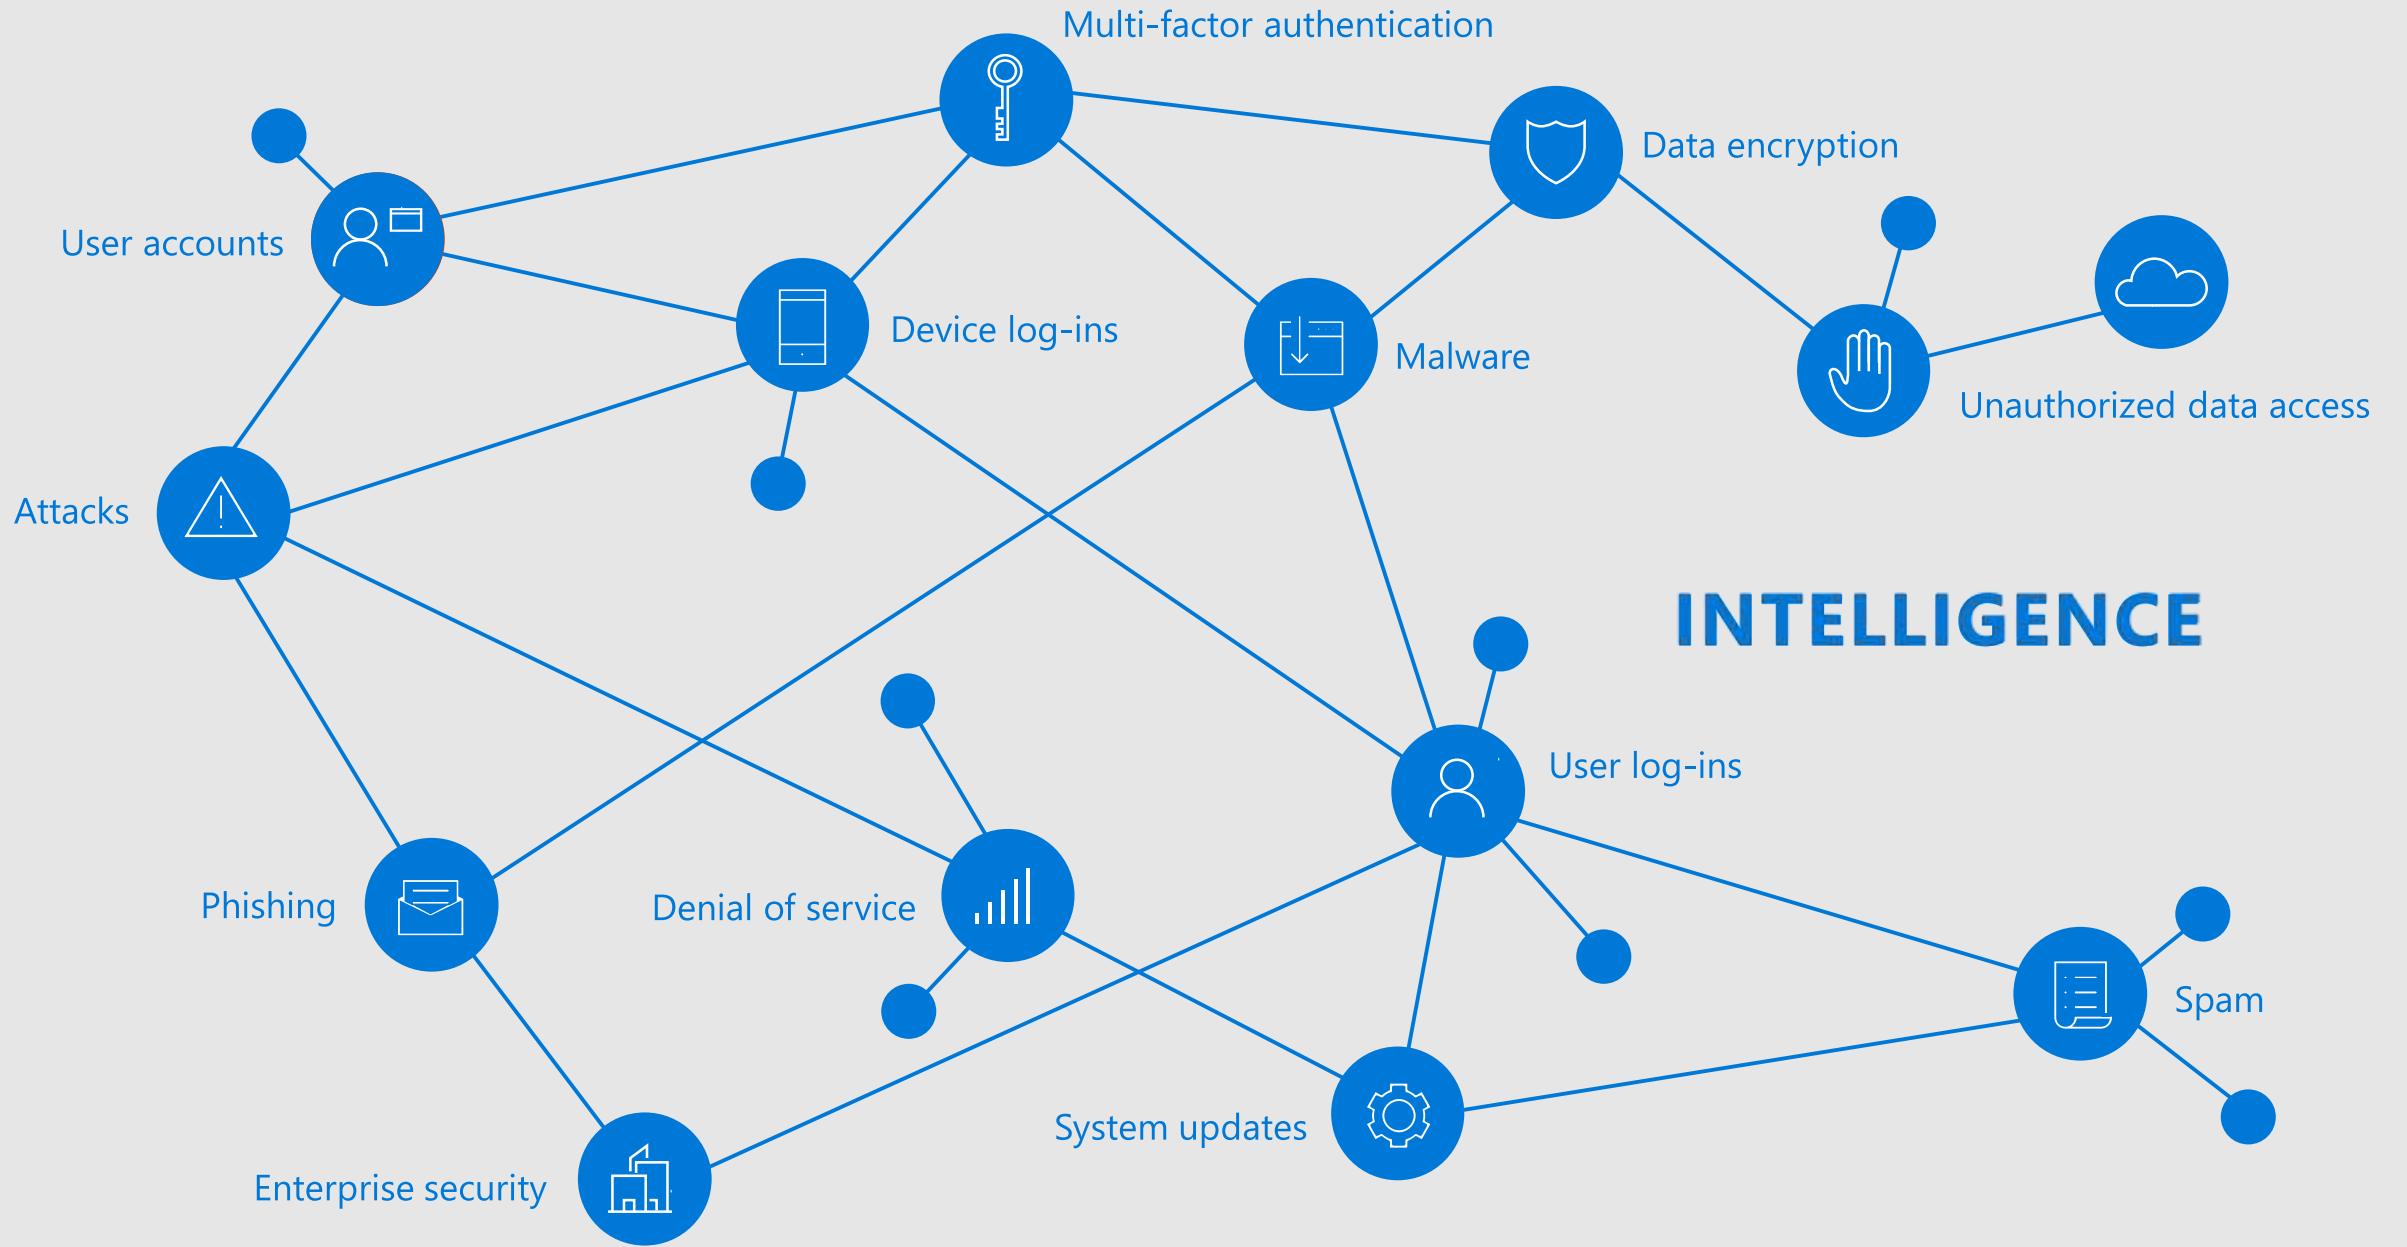

96% of malware is automated polymorphic

\$15 MILLION of cost/business impact per breach

Intelligence

Partners

Platform

INTELLIGENCE

Gagnaöryggi á nýjan máta

MOBILE AND PERSONAL DEVICES CLOUD APPLICATIONS