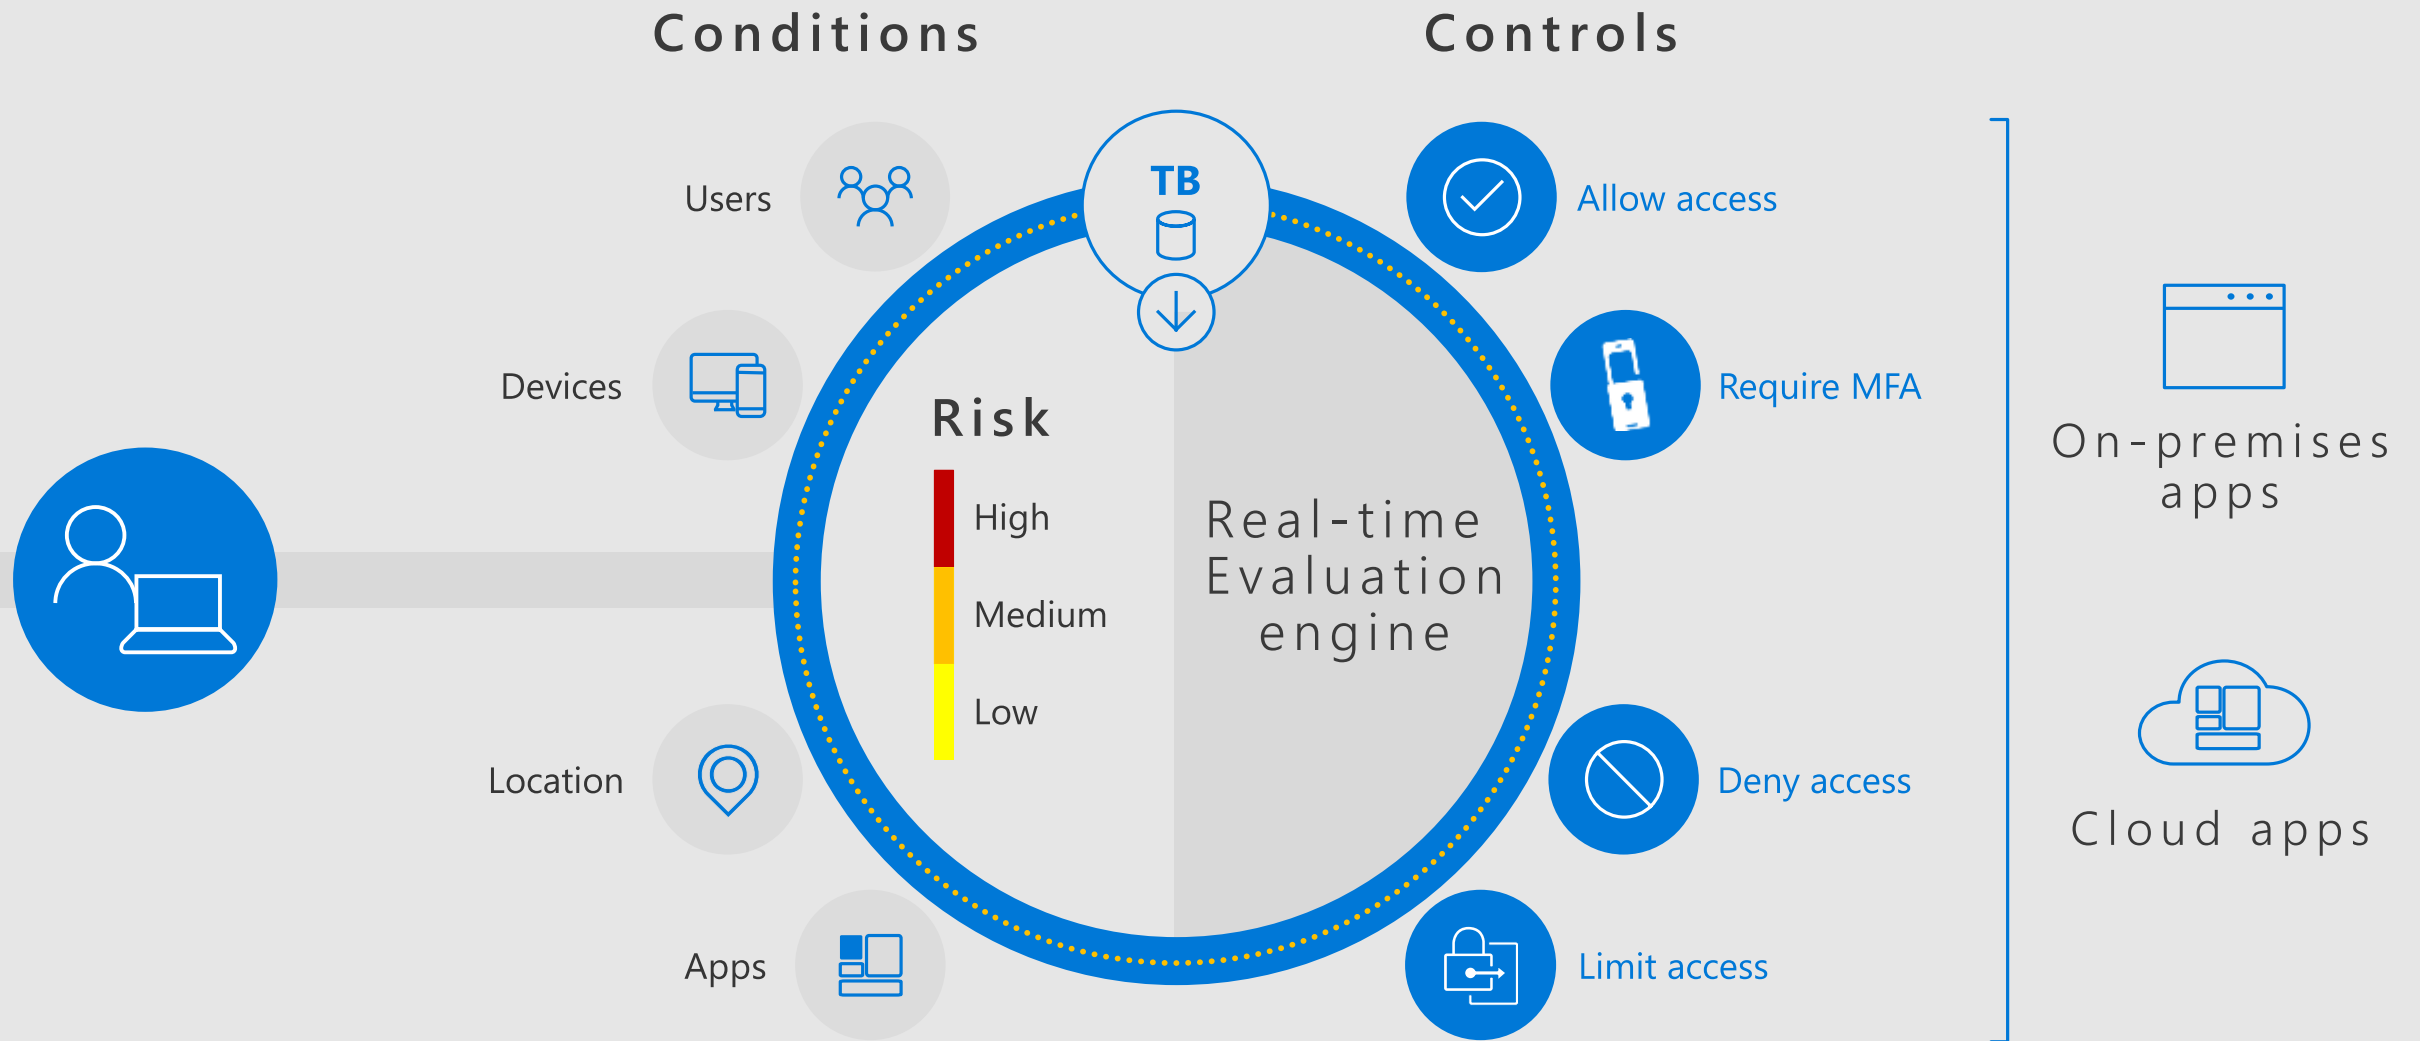

SKILYRTUR AÐGANGUR